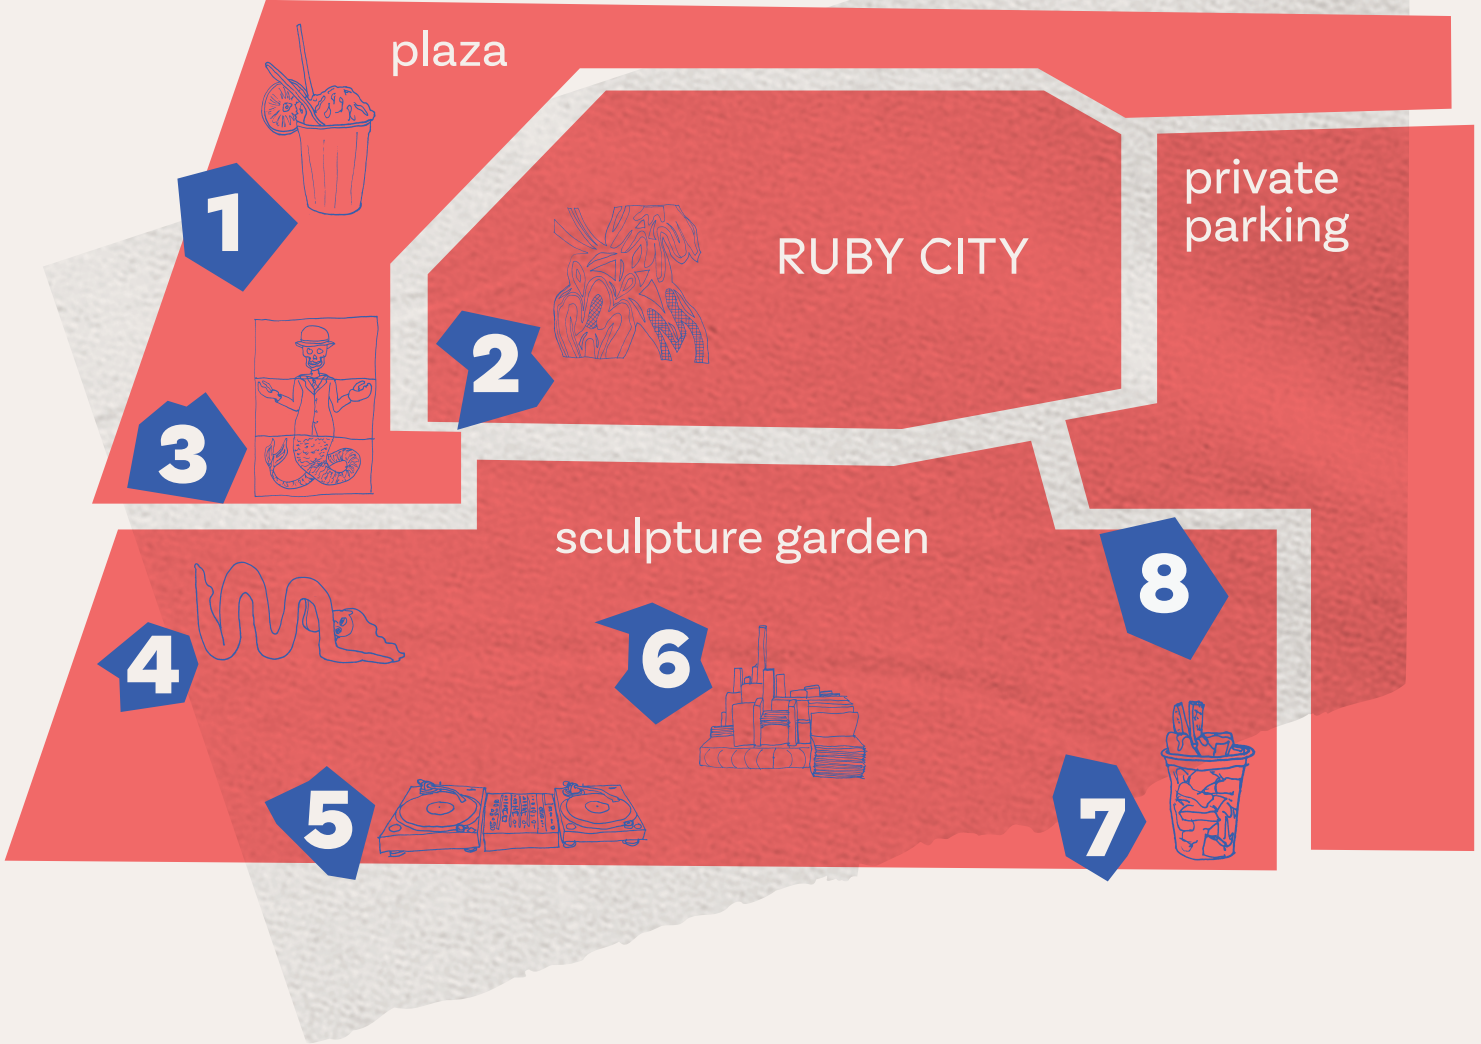

# Ruby City Family Day

**1** **Snack Station**  
Chamoy City Limits

**2** **Olivia Hinojosa**  
collage portraits

**3** **Parts & Labor**  
exquisite corpse

**4** **Brittany Ham**  
make me feel

**5** **The AM Project**  
DJ Station

**6** **Spare Parts**  
imagined cities

**7** **Snack Station**  
Spice Girl Chili Fruit Cups

**8** **Public Restrooms**

**MAP 1**

# MAP 2

**1** Alamo City Arts  
performance area

**2** UTSA Teen Studio Intensive  
community collage

**3** Say Sí  
snack sculptures

**4** Snack Station  
Rico's popcorn

**5** Public  
Restrooms